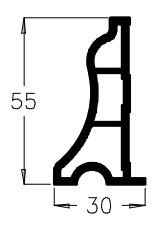

95mm T Transom
P10543

95mm Z Transom
P10545

Internally beaded Sash
P10538

Internally beaded Sash
P10638

Tilt and Turn Sash
P10539

Door Sash - Open In
P10540

Door Sash - Open Out
P10541

French overlap
P10612

Weather bar
P10317

Weather bar
P10149

Door weather bar
P10192

32mm Bead
P58543

28mm Bead
P10431

24mm Bead
P10430

Standard Low Threshold
A00092

French door Low Threshold
A00333