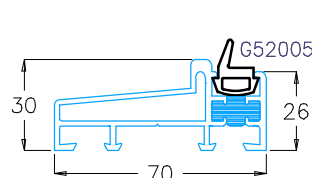

Weather bar
P10317

Weather bar
P10149

Door weather bar
P10192

32mm Bead
P58543

28mm Bead
P10431

24mm Bead
P10430

Standard Low Threshold
A00092

French door Low Threshold
A00333

Part M Low Threshold
A00289

Euro groove Insert
P10197

Rider Block
M00208

Rider Block
M00207

Security Claw
H01755

French Overlap end cap
M00211

Security Claw Receiver for Laird Std, DGS Std & Securistyle Std
M00218