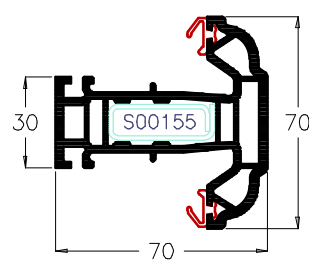

A BOWATER BUILDING PRODUCTS COMPANY Web Site: WWW.WHS-HALO.CO.UK

System 10

WHS 70mm Rustique 2

56mm Outerframe
P10531

72mm Outerframe
P10532

70mm Transom
P10533

70mm Z Transom
P10536

116mm Midrail
P10535

95mm T Transom
P10543

95mm Z Transom
P10545

Internally beaded Sash
P10538

Internally beaded Sash
P10638

Tilt and Turn Sash
P10539

Door Sash - Open In
P10540

Door Sash - Open Out
P10541

French overlap
P10612