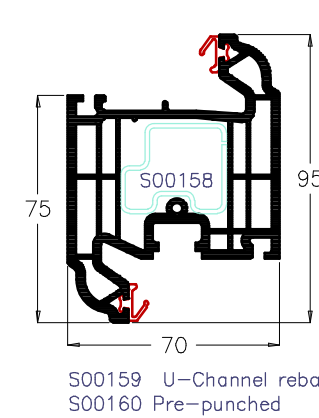

A BOWATER BUILDING PRODUCTS COMPANY Web Site: WWW.WHS-HALO.CO.UK

System 10

WHS 70mm Rustique 2

56mm Outerframe
P10531

72mm Outerframe
P10532

70mm Transom
P10533

70mm Z Transom
P10536

116mm Midrail
P10535

95mm T Transom
P10543

95mm Z Transom
P10545

Internally beaded Sash
P10538

Internally beaded Sash
P10638

Tilt and Turn Sash
P10539

Door Sash - Open In
P10540

Door Sash - Open Out
P10541

French overlap
P10612