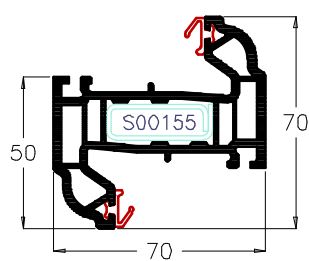

A BOWATER BUILDING PRODUCTS COMPANY Web Site: WWW.WHS-HALO.CO.UK

System 10

WHS 70mm Rustique 2

56mm Outerframe
P10531

72mm Outerframe
P10532

70mm Transom
P10533

70mm Z Transom
P10536

116mm Midrail
P10535

95mm T Transom
P10543

95mm Z Transom
P10545

Internally beaded Sash
P10538

Internally beaded Sash
P10638

Tilt and Turn Sash
P10539

Door Sash - Open In
P10540

Door Sash - Open Out
P10541

French overlap
P10612