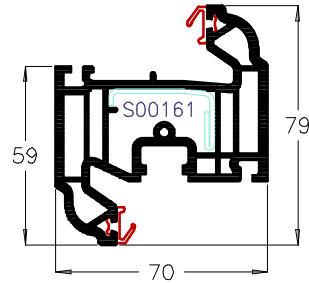

95mm T Transom
P10543

95mm Z Transom
P10545

Internally beaded Sash
P10538

Internally beaded Sash
P10638

Tilt and Turn Sash
P10539

Door Sash - Open In
P10540

Door Sash - Open Out
P10541

French overlap
P10612

Weather bar
P10317

Weather bar
P10149

Door weather bar
P10192

32mm Bead
P58543

28mm Bead
P10431

24mm Bead
P10430

Standard Low Threshold
A00092

French door Low Threshold
A00333