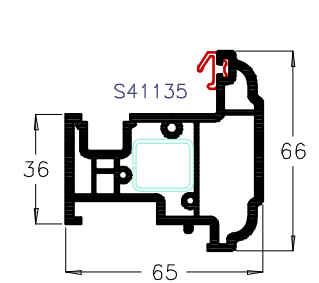

95mm T Transom
P10543

95mm Z Transom
P10545

Internally beaded Sash
P10538

Internally beaded Sash
P10638

Tilt and Turn Sash
P10539

Door Sash - Open In
P10540

Door Sash - Open Out
P10541

French overlap
P10612