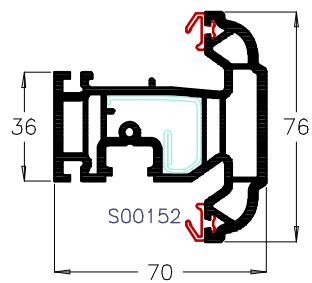

A BOWATER BUILDING PRODUCTS COMPANY Web Site: WWW.WHS-HALO.CO.UK

System 10

WHS 70mm Rustique 2

56mm Outerframe
P10531

72mm Outerframe
P10532

70mm Transom
P10533

70mm Z Transom
P10536

116mm Midrail
P10535

95mm T Transom
P10543

95mm Z Transom
P10545

Internally beaded Sash
P10538

Internally beaded Sash
P10638

Tilt and Turn Sash
P10539

Door Sash - Open In
P10540

Door Sash - Open Out
P10541

French overlap
P10612