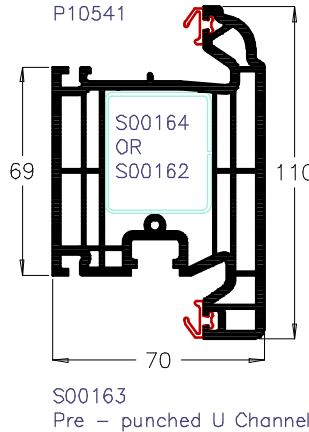

95mm T Transom
P10543

95mm Z Transom
P10545

Internally beaded Sash
P10538

Internally beaded Sash
P10638

Tilt and Turn Sash
P10539

Door Sash - Open In
P10540

Door Sash - Open Out
P10541

French overlap
P10612

Weather bar
P10317

Weather bar
P10149

Door weather bar
P10192

32mm Bead
P58543

28mm Bead
P10431

24mm Bead
P10430

Standard Low Threshold
A00092

French door Low Threshold
A00333

Part M Low Threshold
A00289

Euro groove Insert
P10197

Rider Block
M00208

Rider Block
M00207

Security Claw
H01755

French Overlap end cap
M00211

Security Claw Receiver for Laird Std, DGS Std & Securistyle Std
M00218