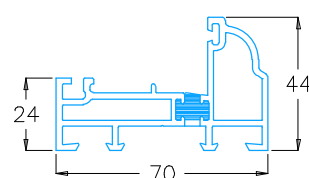

Weather bar
P10317

Weather bar
P10149

Door weather bar
P10192

32mm Bead
P58543

28mm Bead
P10431

24mm Bead
P10430

Standard Low Threshold
A00092

French door Low Threshold
A00333

Part M Low Threshold
A00289

Euro groove Insert
P10197

Rider Block
M00208

Rider Block
M00207

Security Claw
H01755

French Overlap end cap
M00211

Security Claw Receiver for Laird Std, DGS Std & Securistyle Std
M00218