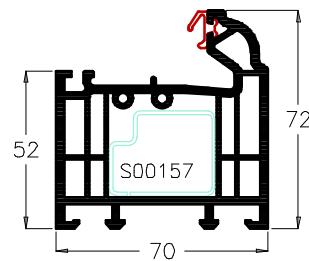

70mm Transom
P10533