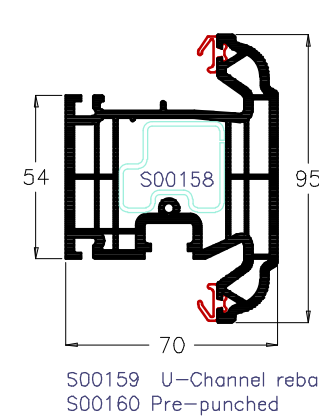

A BOWATER BUILDING PRODUCTS COMPANY Web Site: WWW.WHS-HALO.CO.UK

System 10

WHS 70mm Rustique 2

56mm Outerframe
P10531

72mm Outerframe
P10532

70mm Transom
P10533

70mm Z Transom
P10536

116mm Midrail
P10535

95mm T Transom
P10543

95mm Z Transom
P10545

Internally beaded Sash
P10538

Internally beaded Sash
P10638

Tilt and Turn Sash
P10539

Door Sash - Open In
P10540

Door Sash - Open Out
P10541

French overlap
P10612