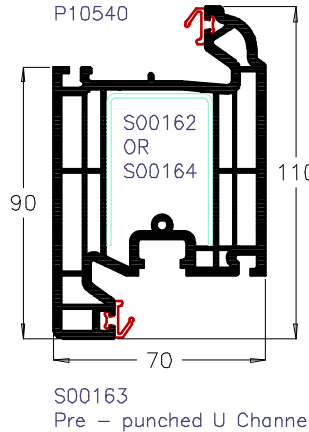

95mm T Transom
P10543

95mm Z Transom
P10545

Internally beaded Sash
P10538

Internally beaded Sash
P10638

Tilt and Turn Sash
P10539

Door Sash - Open In
P10540

Door Sash - Open Out
P10541

French overlap
P10612

Weather bar
P10317

Weather bar
P10149

Door weather bar
P10192

32mm Bead
P58543

28mm Bead
P10431

24mm Bead
P10430

Standard Low Threshold
A00092

French door Low Threshold
A00333