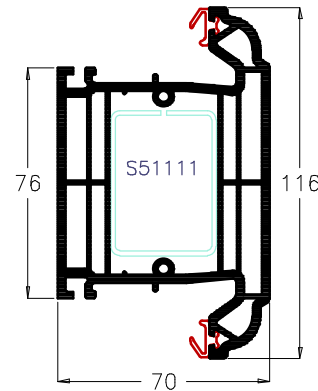

A BOWATER BUILDING PRODUCTS COMPANY Web Site: WWW.WHS-HALO.CO.UK

System 10

WHS 70mm Rustique 2

56mm Outerframe
P10531

72mm Outerframe
P10532

70mm Transom
P10533

70mm Z Transom
P10536

116mm Midrail
P10535

95mm T Transom
P10543

95mm Z Transom
P10545

Internally beaded Sash
P10538

Internally beaded Sash
P10638

Tilt and Turn Sash
P10539

Door Sash - Open In
P10540

Door Sash - Open Out
P10541

French overlap
P10612