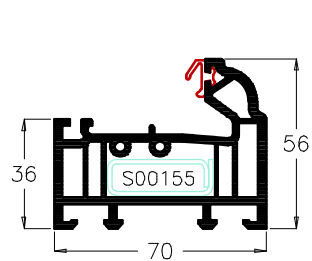

72mm Outerframe
P10532