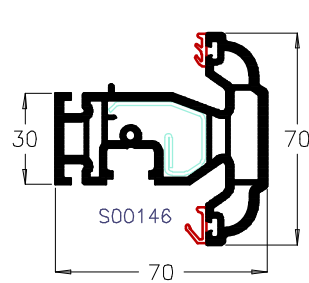

95mm T Transom
P10543

95mm Z Transom
P10545

Internally beaded Sash
P10538

Internally beaded Sash
P10638

Tilt and Turn Sash
P10539

Door Sash - Open In
P10540

Door Sash - Open Out
P10541

French overlap
P10612

Weather bar
P10317

Weather bar
P10149

Door weather bar
P10192

32mm Bead
P58543

28mm Bead
P10431

24mm Bead
P10430

Standard Low Threshold
A00092

French door Low Threshold
A00333