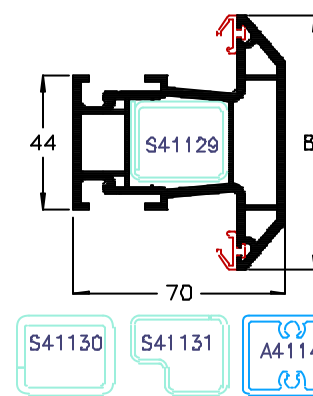

28mm Bead P50035.65
28mm Bead P50036
24mm Ext. Bead P50032

70mm Transom
P50203

Door Sash - Open In
P50210

Rider Block
M55020

24mm Ext. Bead P50034
24mm Ext. Bead P50043

84mm T Transom
P50204

Door Sash - Open Out
P50211