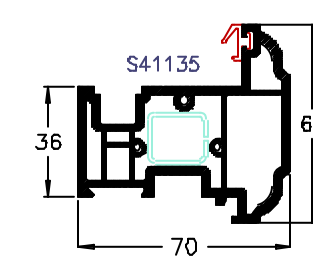

Rider Block
M00011

28mm Ext. Bead P50033
28mm Ext. Bead P10134
28mm Single leg bead P50129

70mm Z Transom
P50206

French Overlap
P50212

French Overlap end cap
M55019

28mm Single leg bead P50130
28mm Single leg bead P50131