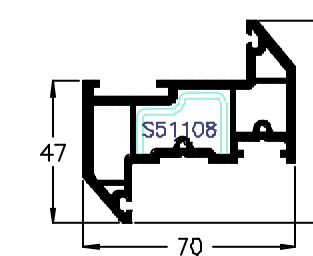

WHS Halo, Midpoint Park, Minworth,
Sutton Coldfield, West Midlands, B76 1AF
Tel: 0121 749 3000 Fax: 0121 352 3026

WHS Halo, Water Orton Lane, Minworth,
Sutton Coldfield, West Midlands, B76 9BW
Tel: 0121 749 3000 Fax: 0121 749 2511

ECLIPSE

70mm PVC-U Window & Door System

A BOWATER BUILDING PRODUCTS COMPANY Web Site: WWW.WHS-HALO.CO.UK

Externally beaded Sash
Pre-gasketed
P50207