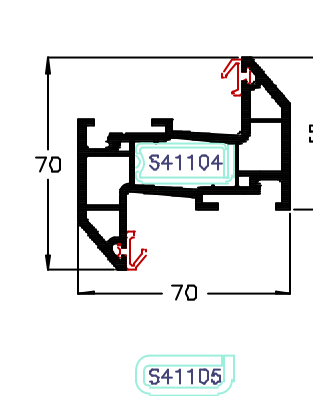

70mm Z Transom
P50206

French Overlap
P50212