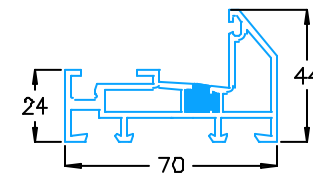

ECLIPSE

70mm PVC-U Window & Door System

A BOWATER BUILDING PRODUCTS COMPANY Web Site: WWW.WHS-HALO.CO.UK

56mm Outerframe
P50201

Externally beaded Sash
Pre-gasketed
P50207

Standard Low Threshold
A00082

35-36mm G.bead P10121
28mm G.bead P10128
28mm G.bead P10129

70mm Outerframe
P50202

Internally beaded Sash
Pre-gasketed
P50208

French door Low Threshold
A51144

28mm G.bead P40036.64
28mm Bead P50035.64

84mm Outerframe
P50216

Tilt and Turn Sash
P50208

Part M Low Threshold
A00289