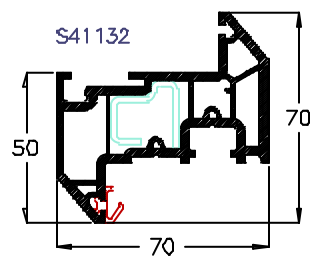

ECLIPSE

70mm PVC-U Window & Door System

A BOWATER BUILDING PRODUCTS COMPANY Web Site: WWW.WHS-HALO.CO.UK

56mm Outerframe
P50201

Externally beaded Sash
Pre-gasketed
P50207

Standard Low Threshold
A00082

35-36mm G.bead P10121
28mm G.bead P10128
28mm G.bead P10129

70mm Outerframe
P50202

Internally beaded Sash
Pre-gasketed
P50208

French door Low Threshold
A51144

28mm G.bead P40036.64
28mm Bead P50035.64

84mm Outerframe
P50216

Tilt and Turn Sash
P50208

Part M Low Threshold
A00289