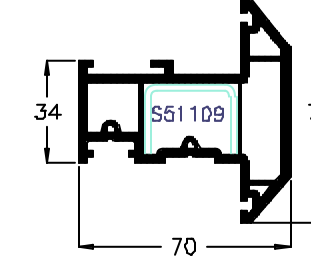

84mm Z Transom
P50215

Externally beaded Sash
P50021

Locking wedges
Standard Friction stays
M55021

Concealed gasket G00044
3mm Glazing gasket G00045

116mm Midrail
P50205

Internally beaded Sash
P50022

Locking wedges
Egress Friction stays
M55022