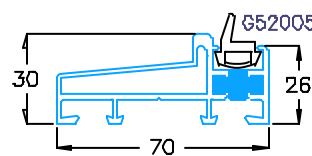

ECLIPSE

70mm PVC-U Window & Door System

A BOWATER BUILDING PRODUCTS COMPANY Web Site: WWW.WHS-HALO.CO.UK

56mm Outerframe
P50201

Externally beaded Sash
Pre-gasketed
P50207

Standard Low Threshold
A00082

35-36mm G.bead P10121
28mm G.bead P10128
28mm G.bead P10129

70mm Outerframe
P50202

Internally beaded Sash
Pre-gasketed
P50208

French door Low Threshold
A51144

28mm G.bead P40036.64
28mm Bead P50035.64

84mm Outerframe
P50216

Tilt and Turn Sash
P50208

Part M Low Threshold
A00289