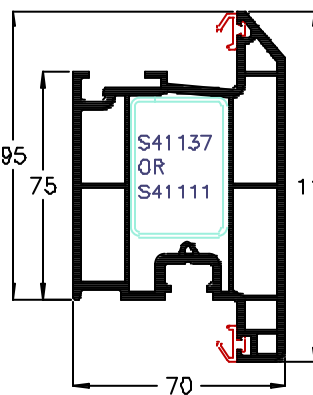

28mm Bead P50035.65
28mm Bead P50036
24mm Ext. Bead P50032

70mm Transom
P50203

Door Sash - Open In
P50210

Rider Block
M55020

24mm Ext. Bead P50034
24mm Ext. Bead P50043

84mm T Transom
P50204

Door Sash - Open Out
P50211