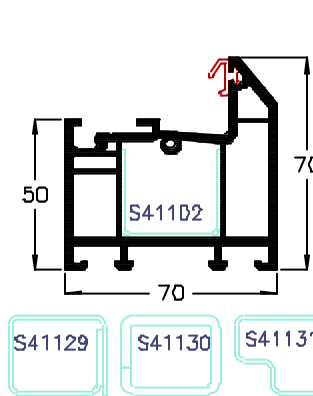

ECLIPSE

70mm PVC-U Window & Door System

A BOWATER BUILDING PRODUCTS COMPANY Web Site: WWW.WHS-HALO.CO.UK

56mm Outerframe
P50201

Externally beaded Sash
Pre-gasketed
P50207

Standard Low Threshold
A00082

35-36mm G.bead P10121
28mm G.bead P10128
28mm G.bead P10129

70mm Outerframe
P50202

Internally beaded Sash
Pre-gasketed
P50208

French door Low Threshold
A51144

28mm G.bead P40036.64
28mm Bead P50035.64

84mm Outerframe
P50216

Tilt and Turn Sash
P50208

Part M Low Threshold
A00289