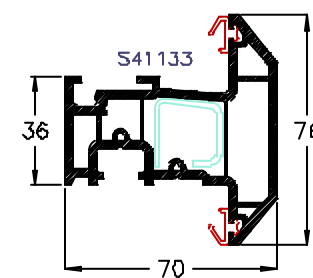

ECLIPSE

70mm PVC-U Window & Door System

A BOWATER BUILDING PRODUCTS COMPANY Web Site: WWW.WHS-HALO.CO.UK

56mm Outerframe
P50201

Externally beaded Sash
Pre-gasketed
P50207

Standard Low Threshold
A00082

35-36mm G.bead P10121
28mm G.bead P10128
28mm G.bead P10129

70mm Outerframe
P50202

Internally beaded Sash
Pre-gasketed
P50208

French door Low Threshold
A51144

28mm G.bead P40036.64
28mm Bead P50035.64

84mm Outerframe
P50216

Tilt and Turn Sash
P50208

Part M Low Threshold
A00289