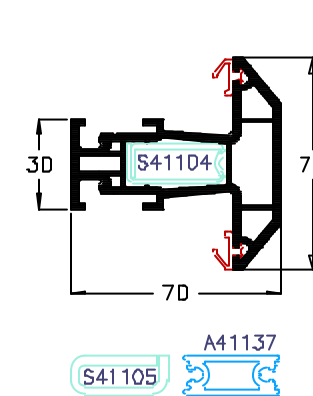

70mm Outerframe
P50202

Internally beaded Sash
Pre-gasketed
P50208

French door Low Threshold
A51144

28mm G.bead P40036.64
28mm Bead P50035.64

84mm Outerframe
P50216

Tilt and Turn Sash
P50208

Part M Low Threshold
A00289

28mm Bead P50035.65
28mm Bead P50036
24mm Ext. Bead P50032

70mm Transom
P50203

Door Sash - Open In
P50210

Rider Block
M55020

24mm Ext. Bead P50034
24mm Ext. Bead P50043

84mm T Transom
P50204

Door Sash - Open Out
P50211