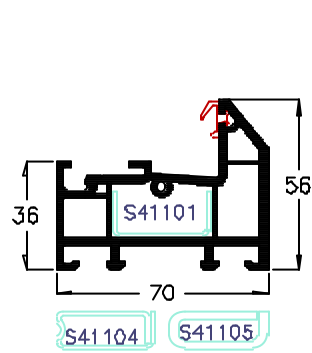

ECLIPSE

70mm PVC-U Window & Door System

A BOWATER BUILDING PRODUCTS COMPANY Web Site: WWW.WHS-HALO.CO.UK

56mm Outerframe
P50201

Externally beaded Sash
Pre-gasketed
P50207

Standard Low Threshold
A00082

35-36mm G.bead P10121
28mm G.bead P10128
28mm G.bead P10129