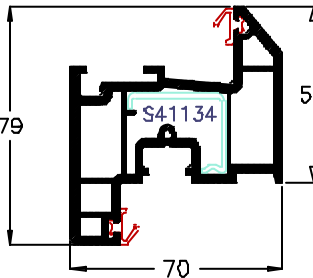

70mm Outerframe
P50202

Internally beaded Sash
Pre-gasketed
P50208

French door Low Threshold
A51144

28mm G.bead P40036.64
28mm Bead P50035.64

84mm Outerframe
P50216

Tilt and Turn Sash
P50208

Part M Low Threshold
A00289