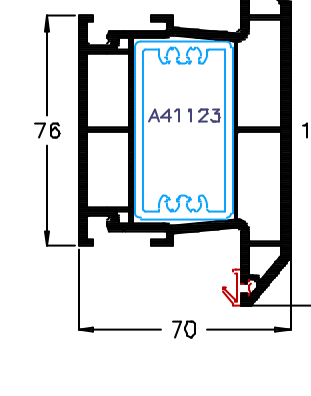

84mm Z Transom
P50215

Externally beaded Sash
P50021

Locking wedges
Standard Friction stays
M55021

Concealed gasket G00044
3mm Glazing gasket G00045

116mm Midrail
P50205

Internally beaded Sash
P50022

Locking wedges
Egress Friction stays
M55022