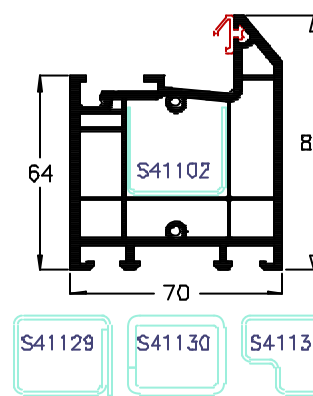

70mm Outerframe
P50202

Internally beaded Sash
Pre-gasketed
P50208

French door Low Threshold
A51144

28mm G.bead P40036.64
28mm Bead P50035.64

84mm Outerframe
P50216

Tilt and Turn Sash
P50208

Part M Low Threshold
A00289

28mm Bead P50035.65
28mm Bead P50036
24mm Ext. Bead P50032

70mm Transom
P50203

Door Sash - Open In
P50210

Rider Block
M55020

24mm Ext. Bead P50034
24mm Ext. Bead P50043

84mm T Transom
P50204

Door Sash - Open Out
P50211