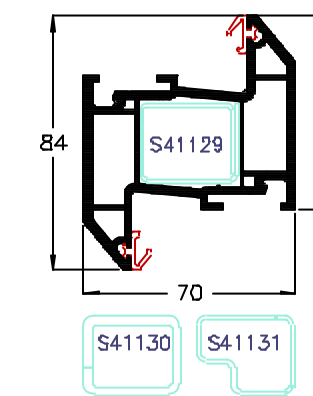

84mm Z Transom
P50215

Externally beaded Sash
P50021