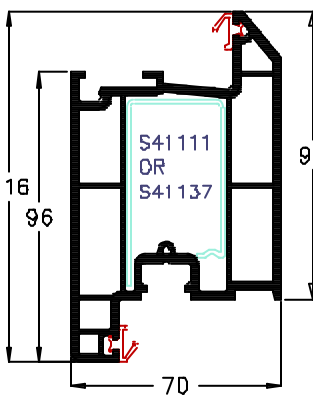

Door Sash - Open In
P50210