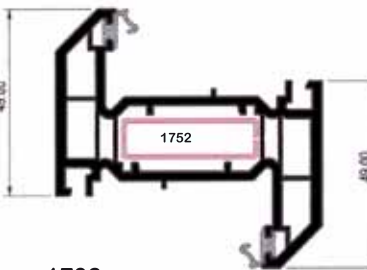

1700
Window Frame

1710
Door Frame

1716 Door Frame - 79mm

1701
Window Sash - Externally Glazed

1711
Door Sash

1714
Tilt and Turn Sash

1702
Mullion / Transom

1712
Door Mullion / Transom

1715 Mid Rail / Door Sash - Outward Opening

1703
'Z' Mullion / Transom

1718
'Z' Mullion / Transom
/ Tilt and Turn Sash

1705 Scotia 'T' Sash Internally Glazed

1704
'T' Sash
Internally Glazed

1721

1722

1723

1724

All to suit 28mm Glass

To suit 24mm Glass

1717 Scotia Door Sash - Outward Opening

All Dimensions are shown in millimetres