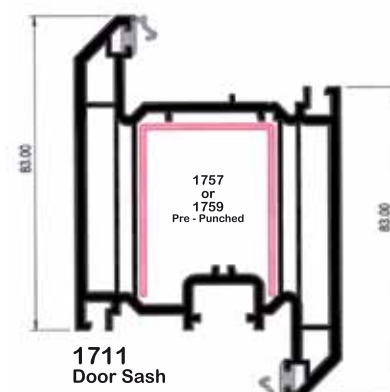

1700
Window Frame

1710
Door Frame

1716 Door Frame - 79mm

1701
Window Sash - Externally Glazed

1711
Door Sash

1714
Tilt and Turn Sash

1702
Mullion / Transom

1712
Door Mullion / Transom

1715 Mid Rail / Door Sash - Outward Opening

1703
'Z' Mullion / Transom

1718
'Z' Mullion / Transom
/ Tilt and Turn Sash

1705 Scotia 'T' Sash Internally Glazed

1704
'T' Sash
Internally Glazed

1721

1722

1723

1724

All to suit 28mm Glass

To suit 24mm Glass

1717 Scotia Door Sash - Outward Opening

All Dimensions are shown in millimetres