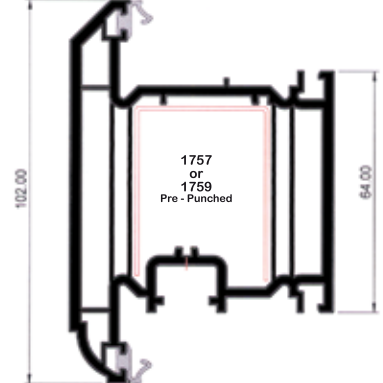

1715 Mid Rail / Door Sash - Outward Opening

1703
'Z' Mullion / Transom

1718
'Z' Mullion / Transom
/ Tilt and Turn Sash

1705 Scotia 'T' Sash Internally Glazed

1704
'T' Sash
Internally Glazed

1721

1722

1723

1724

All to suit 28mm Glass

To suit 24mm Glass

1717 Scotia Door Sash - Outward Opening

All Dimensions are shown in millimetres