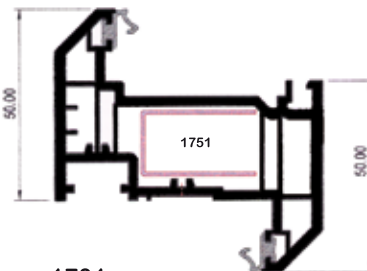

1700
Window Frame

1710
Door Frame

1716 Door Frame - 79mm

1701
Window Sash - Externally Glazed

1711
Door Sash

1714
Tilt and Turn Sash

1702
Mullion / Transom

1712
Door Mullion / Transom

1715 Mid Rail / Door Sash - Outward Opening

1703
'Z' Mullion / Transom

1718
'Z' Mullion / Transom
/ Tilt and Turn Sash

1705 Scotia 'T' Sash Internally Glazed

1704
'T' Sash
Internally Glazed

1721

1722

1723

1724

All to suit 28mm Glass

To suit 24mm Glass

1717 Scotia Door Sash - Outward Opening

All Dimensions are shown in millimetres