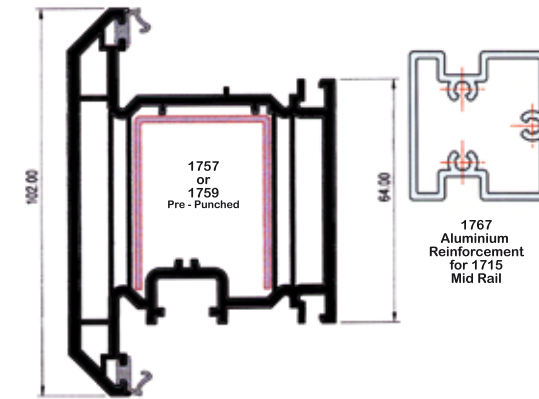

1700
Window Frame

1710
Door Frame

1716 Door Frame - 79mm

1701
Window Sash - Externally Glazed

1711
Door Sash

1714
Tilt and Turn Sash

1702
Mullion / Transom

1712
Door Mullion / Transom

1715 Mid Rail / Door Sash - Outward Opening

1703
'Z' Mullion / Transom

1718
'Z' Mullion / Transom
/ Tilt and Turn Sash

1705 Scotia 'T' Sash Internally Glazed

1704
'T' Sash
Internally Glazed

1721

1722

1723

1724

All to suit 28mm Glass

To suit 24mm Glass

1717 Scotia Door Sash - Outward Opening

All Dimensions are shown in millimetres