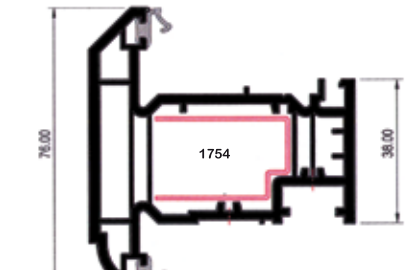

1700
Window Frame

1710
Door Frame

1716 Door Frame - 79mm

1701
Window Sash - Externally Glazed

1711
Door Sash

1714
Tilt and Turn Sash

1702
Mullion / Transom

1712
Door Mullion / Transom

1715 Mid Rail / Door Sash - Outward Opening

1703
'Z' Mullion / Transom

1718
'Z' Mullion / Transom
/ Tilt and Turn Sash

1705 Scotia 'T' Sash Internally Glazed

1704
'T' Sash
Internally Glazed

1721

1722

1723

1724

All to suit 28mm Glass

To suit 24mm Glass

1717 Scotia Door Sash - Outward Opening

All Dimensions are shown in millimetres