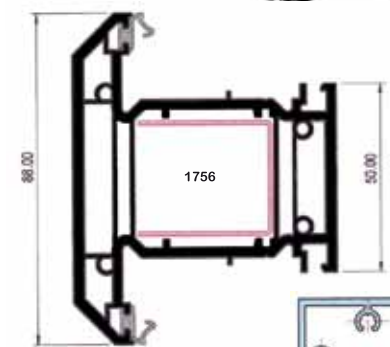

1700
Window Frame

1710
Door Frame

1716 Door Frame - 79mm

1701
Window Sash - Externally Glazed

1711
Door Sash

1714
Tilt and Turn Sash

1702
Mullion / Transom

1712
Door Mullion / Transom

1715 Mid Rail / Door Sash - Outward Opening

1703
'Z' Mullion / Transom

1718
'Z' Mullion / Transom
/ Tilt and Turn Sash

1705 Scotia 'T' Sash Internally Glazed

1704
'T' Sash
Internally Glazed

1721

1722

1723

1724

All to suit 28mm Glass

To suit 24mm Glass

1717 Scotia Door Sash - Outward Opening

All Dimensions are shown in millimetres