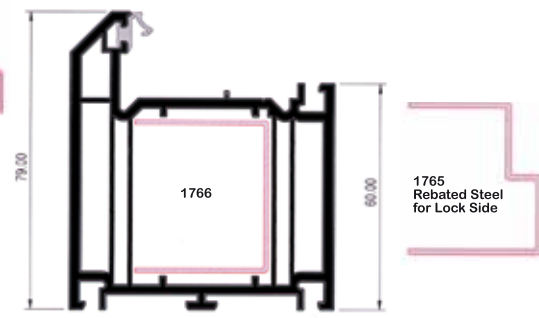

1700
Window Frame

1710
Door Frame

1716 Door Frame - 79mm

1701
Window Sash - Externally Glazed

1711
Door Sash

1714
Tilt and Turn Sash

1702
Mullion / Transom

1712
Door Mullion / Transom

1715 Mid Rail / Door Sash - Outward Opening

1703
'Z' Mullion / Transom

1718
'Z' Mullion / Transom
/ Tilt and Turn Sash

1705 Scotia 'T' Sash Internally Glazed

1704
'T' Sash
Internally Glazed

1721

1722

1723

1724

All to suit 28mm Glass

To suit 24mm Glass

1717 Scotia Door Sash - Outward Opening

All Dimensions are shown in millimetres