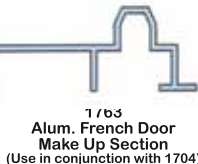

1715 Mid Rail / Door Sash - Outward Opening

1703
'Z' Mullion / Transom

1718
'Z' Mullion / Transom
/ Tilt and Turn Sash

1705 Scotia 'T' Sash Internally Glazed

1704
'T' Sash
Internally Glazed

1721

1722

1723

1724

All to suit 28mm Glass

To suit 24mm Glass

1717 Scotia Door Sash - Outward Opening

All Dimensions are shown in millimetres