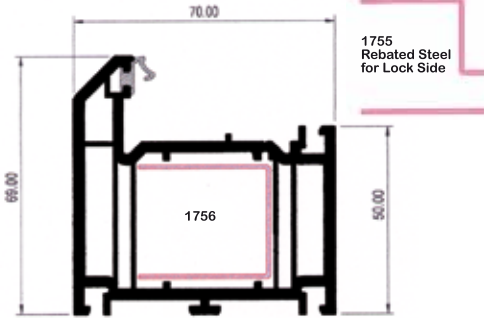

1700
Window Frame

1710
Door Frame

1716 Door Frame - 79mm

1701
Window Sash - Externally Glazed

1711
Door Sash

1714
Tilt and Turn Sash

1702
Mullion / Transom

1712
Door Mullion / Transom

1715 Mid Rail / Door Sash - Outward Opening

1703
'Z' Mullion / Transom

1718
'Z' Mullion / Transom
/ Tilt and Turn Sash

1705 Scotia 'T' Sash Internally Glazed

1704
'T' Sash
Internally Glazed

1721

1722

1723

1724

All to suit 28mm Glass

To suit 24mm Glass

1717 Scotia Door Sash - Outward Opening

All Dimensions are shown in millimetres