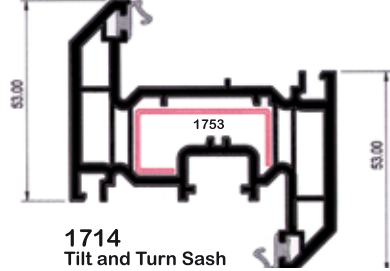

1700
Window Frame

1710
Door Frame

1716 Door Frame - 79mm

1701
Window Sash - Externally Glazed

1711
Door Sash

1714
Tilt and Turn Sash

1702
Mullion / Transom

1712
Door Mullion / Transom

1715 Mid Rail / Door Sash - Outward Opening

1703
'Z' Mullion / Transom

1718
'Z' Mullion / Transom
/ Tilt and Turn Sash

1705 Scotia 'T' Sash Internally Glazed

1704
'T' Sash
Internally Glazed

1721

1722

1723

1724

All to suit 28mm Glass

To suit 24mm Glass

1717 Scotia Door Sash - Outward Opening

All Dimensions are shown in millimetres