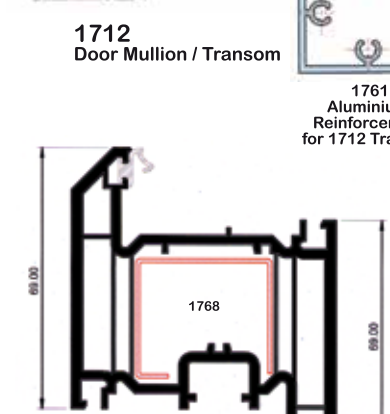

1700
Window Frame

1710
Door Frame

1716 Door Frame - 79mm

1701
Window Sash - Externally Glazed

1711
Door Sash

1714
Tilt and Turn Sash

1702
Mullion / Transom

1712
Door Mullion / Transom

1715 Mid Rail / Door Sash - Outward Opening

1703
'Z' Mullion / Transom

1718
'Z' Mullion / Transom
/ Tilt and Turn Sash

1705 Scotia 'T' Sash Internally Glazed

1704
'T' Sash
Internally Glazed

1721

1722

1723

1724

All to suit 28mm Glass

To suit 24mm Glass

1717 Scotia Door Sash - Outward Opening

All Dimensions are shown in millimetres