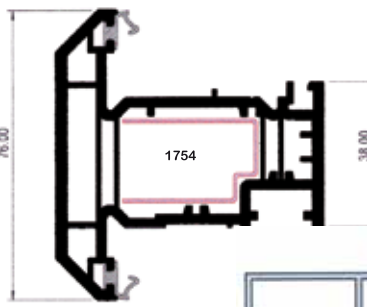

1715 Mid Rail / Door Sash - Outward Opening

1703
'Z' Mullion / Transom

1718
'Z' Mullion / Transom
/ Tilt and Turn Sash

1705 Scotia 'T' Sash Internally Glazed

1704
'T' Sash
Internally Glazed

1721

1722

1723

1724

All to suit 28mm Glass

To suit 24mm Glass

1717 Scotia Door Sash - Outward Opening

All Dimensions are shown in millimetres