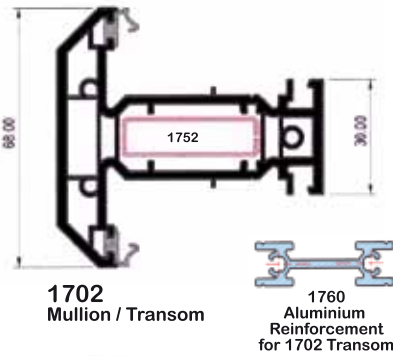

1700
Window Frame

1710
Door Frame

1716 Door Frame - 79mm

1701
Window Sash - Externally Glazed

1711
Door Sash

1714
Tilt and Turn Sash

1702
Mullion / Transom

1712
Door Mullion / Transom

1715 Mid Rail / Door Sash - Outward Opening

1703
'Z' Mullion / Transom

1718
'Z' Mullion / Transom
/ Tilt and Turn Sash

1705 Scotia 'T' Sash Internally Glazed

1704
'T' Sash
Internally Glazed

1721

1722

1723

1724

All to suit 28mm Glass

To suit 24mm Glass

1717 Scotia Door Sash - Outward Opening

All Dimensions are shown in millimetres